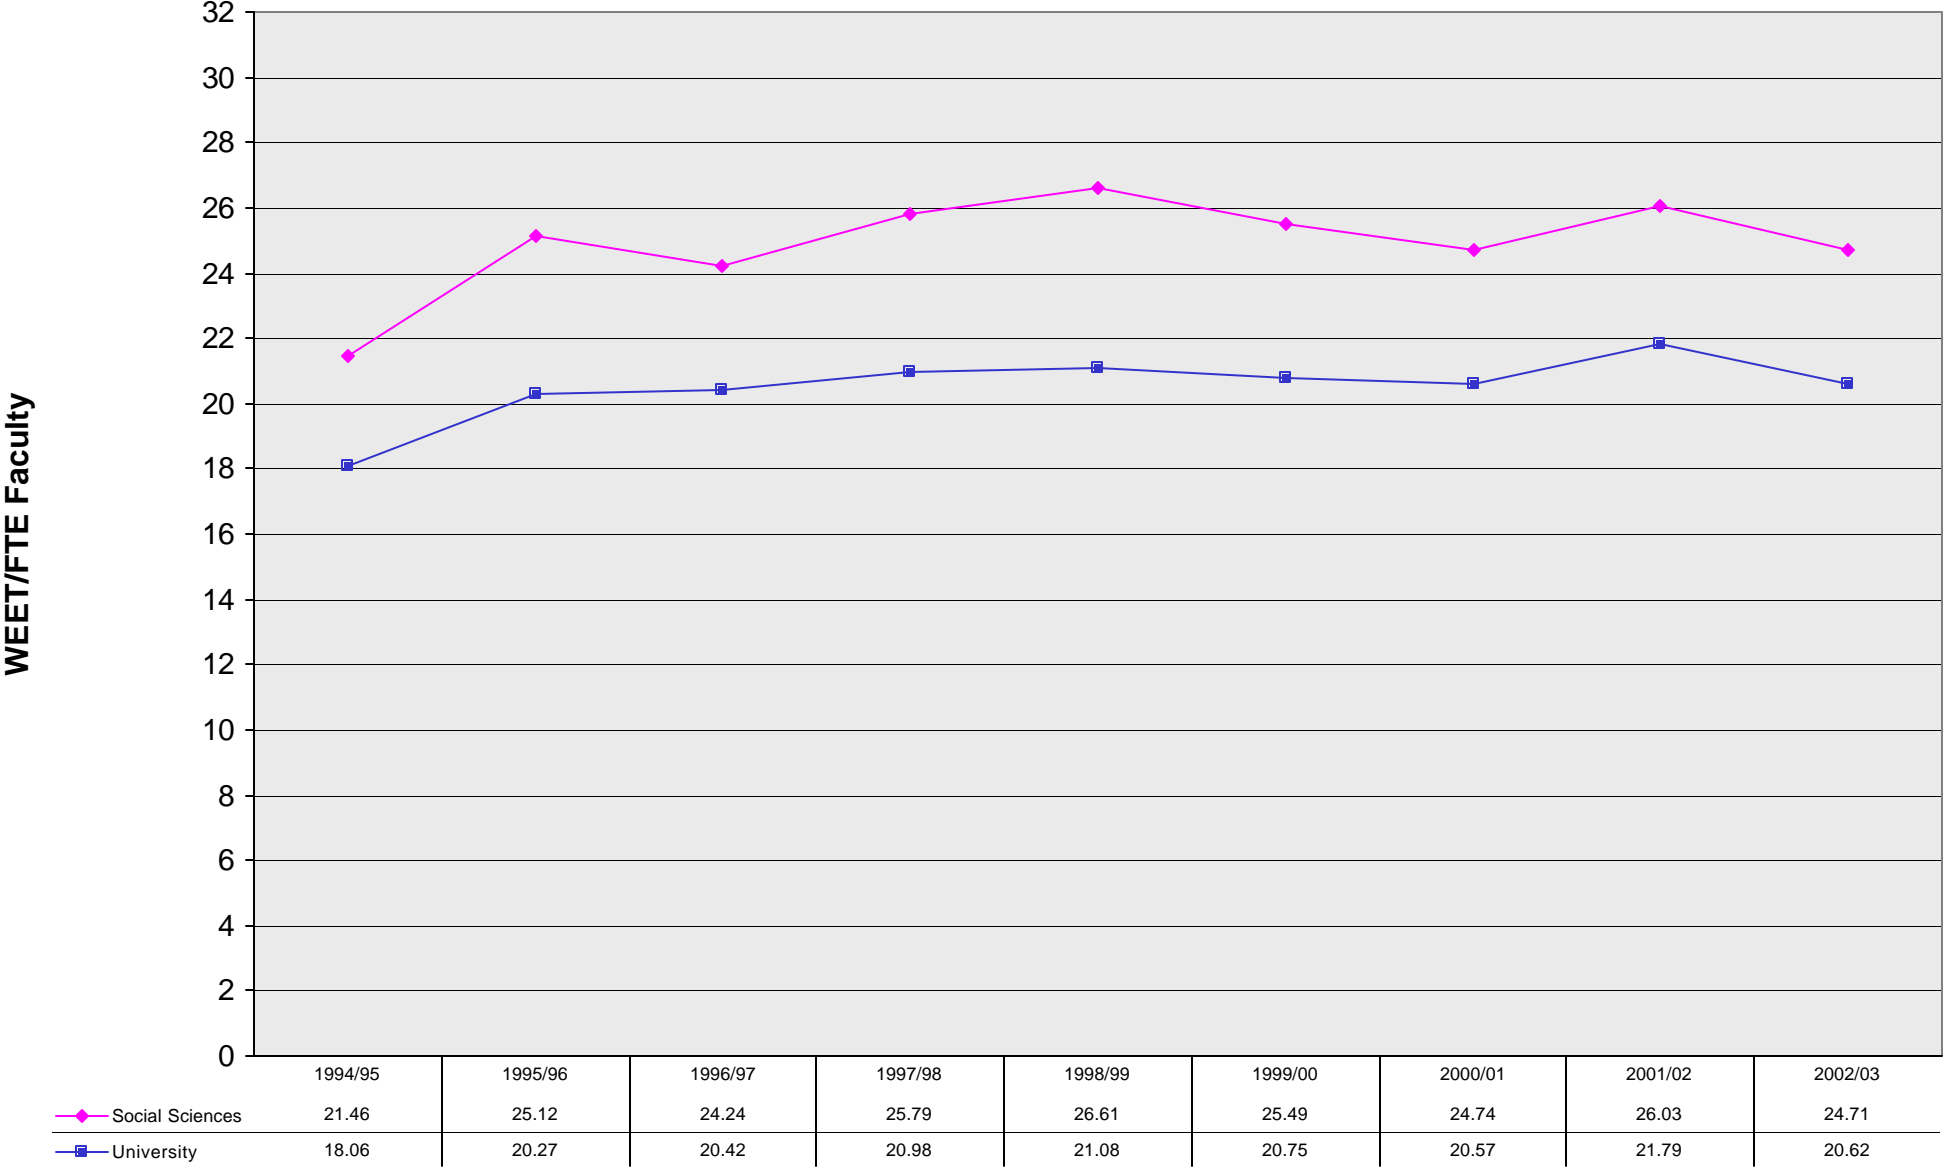

Annualized Weighted EET Students per FTE Faculty Ratios

Source: ARAI Table 7 (data derived from ARAI Table 5 and ARAI Table 6)
 University of Victoria